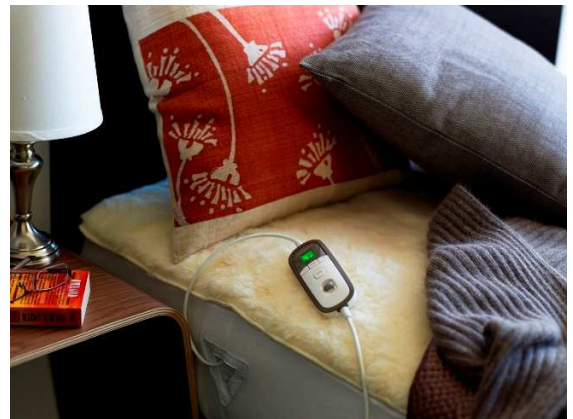

Australia's favourite electric blankets feature Sunbeam's revolutionary **SleepPerfect® Technology** – automatically sensing and adjusting to changes in room and body temperature to ensure maximum comfort and safety in the home. Designed for busy modern living, each blanket comes with detachable controls and waterproof elements - making them suitable for hand or machine washing with the added convenience of safe tumble drying.

The dual controls on the range's Double, Queen and King size blankets also allow for individual comfort levels to be set on each side of the bed – giving you and your partner a perfect night's sleep.

Sunbeam Safe & Sound® Fleecy

Topped with 100 per cent wool pile, the **Safe & Sound® Fleecy** is a pure winter indulgence – keeping you warm and toasty on the coldest of winter nights.

Making it ideal for use all year round, the wool disperses excess heat and moisture to keep you warm in winter and cool in summer.

Bringing electric blankets into the modern age, the **Safe & Sound® Fleecy** features a new digital control with nine heat settings. It also comes with a choice of three timer settings that automatically switch the blanket off after one, three or 12 hours – making sure you never have to worry about forgetting to turn the electric blanket off.

Sunbeam Safe & Sound® Fleecy,

- **Large Single BL4928, RRP $299.00**
- **Double/Queen BL4958, RRP $399.00**
- **King, BL4978 RRP $499.00**